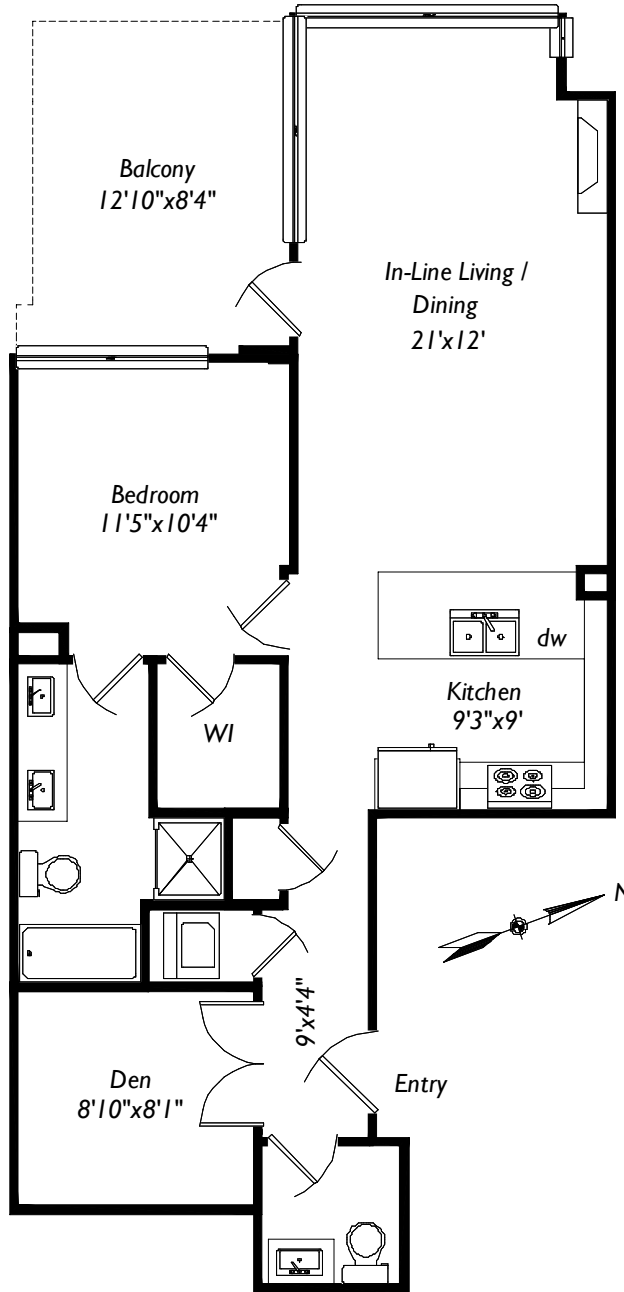

411 – 365 Waterfront Crescent Victoria, BC V8T 0A9

Main 853 Sq. Ft.

	Finished Sq. ft	Unfinished Sq. ft	Total Sq. ft
Main	853	0	853
Total	853	0	853
Balcony	0	128	128

Prepared for the exclusive use of
Mark Shepard of Newport Realty
File # 2207 Measured Nov. 22, 2011
by True Measurement 250-744-0911
Victoria, BC