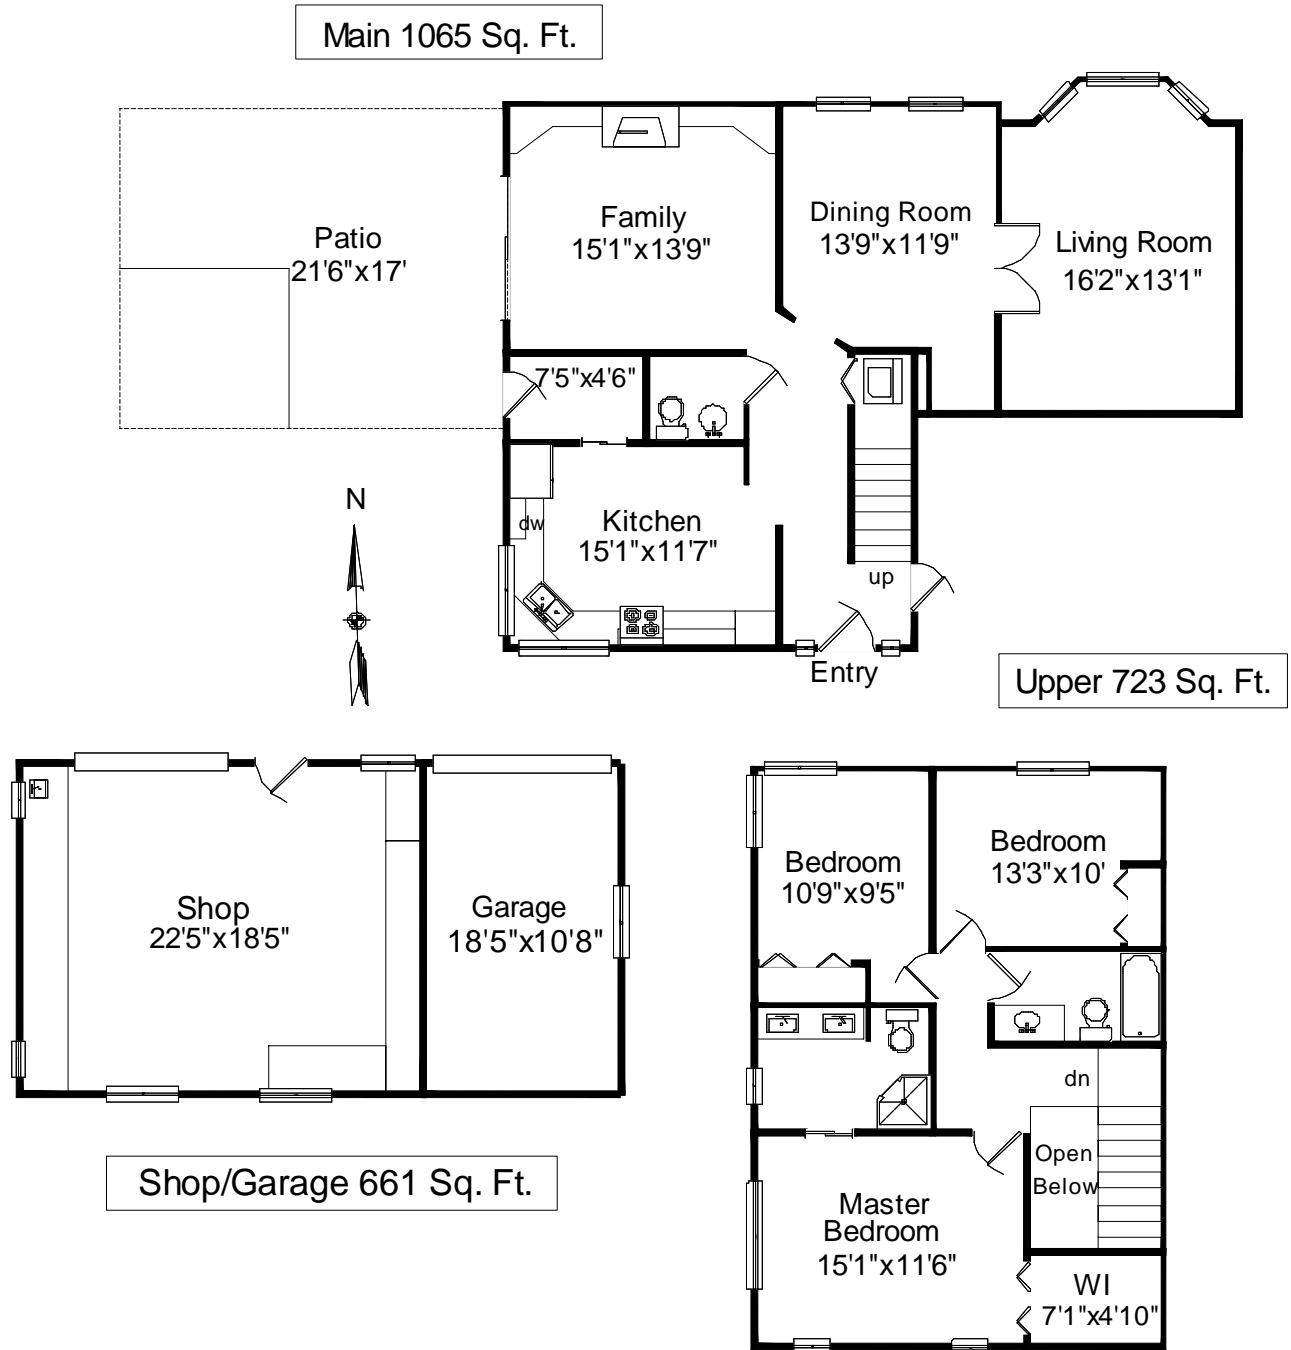

2310 Sooke Road Victoria, BC V9B 1X5

Prepared for the exclusive use of
Karin Barlow & Mark Shepard of
Newport Realty
File # 425 Measured Sept. 10, 2008
by True Measurement (250) 744-0911
Victoria, BC