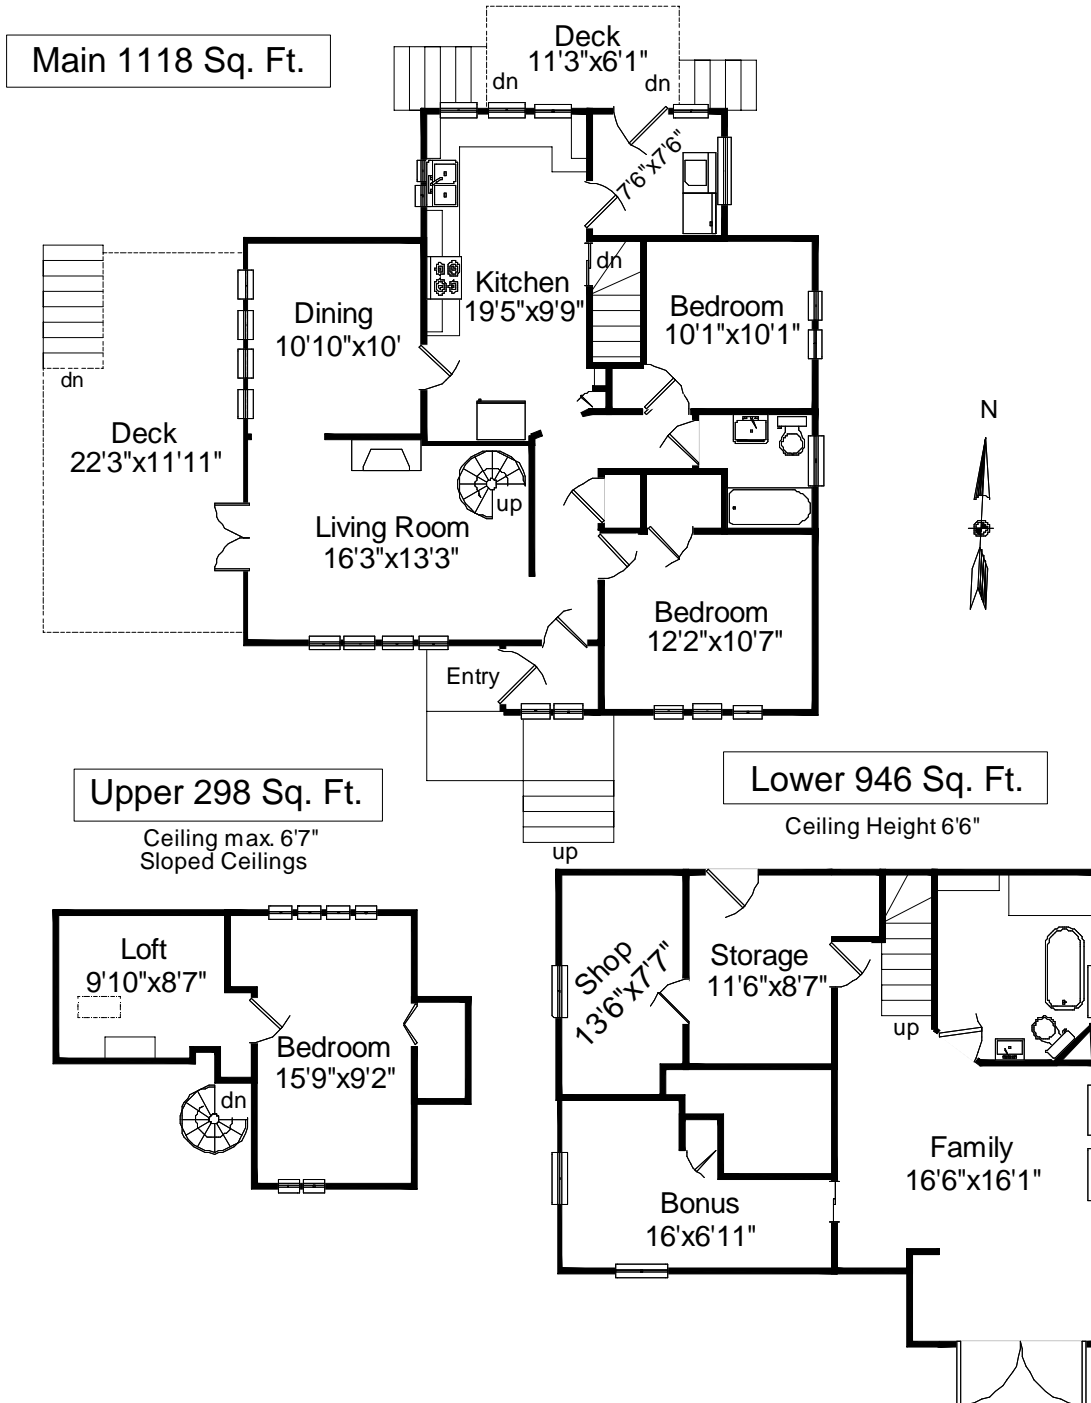

1328 Minto Street Victoria, BC V8S 1P4

	Finished Sq. ft	Unfinished Sq. ft	Total Sq. ft
Main	1118	0	1118
Upper	197	101	298
Lower	478	468	946
Total	1793	570	2362
Decks	0	310	310

Prepared for the exclusive use of
Karin Barlow & Mark Shepard Of
Newport Realty
File # 466 Measured Nov. 03, 2008
by True Measurement (250) 744-0911
Victoria, BC