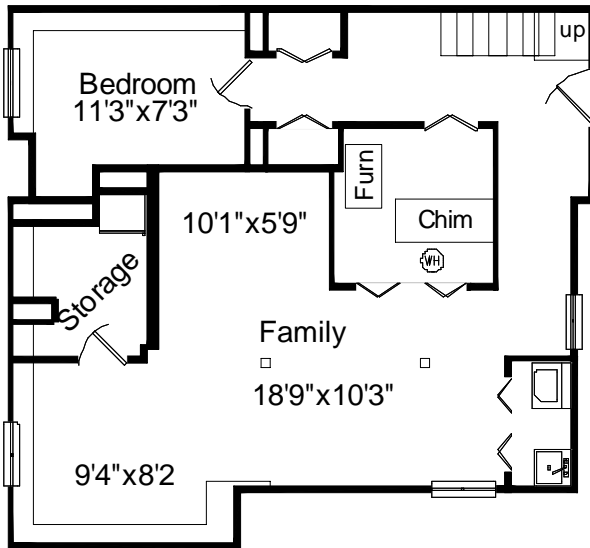

# 2921 Earl Grey Street Victoria, BC V9A 1W5

Lower 940 Sq. Ft.

Ceiling Height 6'5"

Main 991 Sq. Ft.

	Finished Sq. ft	Unfinished Sq. ft	Total Sq. ft
Lower	808	132	940
Main	991	0	991
<b>Total</b>	<b>1799</b>	<b>132</b>	<b>1931</b>
Decks	0	229	229

Prepared for the exclusive use of  
 Mark Shepard and Karin Barlow of  
 Newport Realty  
 File # 504 Measured Jan. 29, 2009  
 by True Measurement (250) 744-0911  
 Victoria, BC