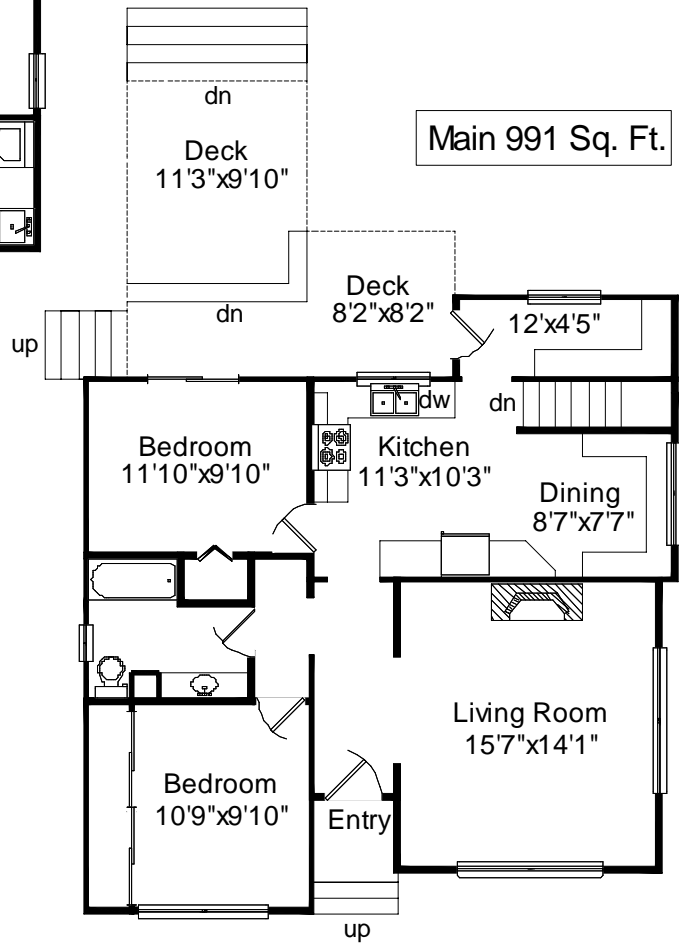

# 2921 Earl Grey Street Victoria, BC V9A 1W5

Lower 940 Sq. Ft.

Ceiling Height 6'5"

Main 991 Sq. Ft.

	Finished Sq. ft	Unfinished Sq. ft	Total Sq. ft
Lower	808	132	940
Main	991	0	991
<b>Total</b>	<b>1799</b>	<b>132</b>	<b>1931</b>
Decks	0	229	229

Prepared for the exclusive use of  
 Mark Shepard and Karin Barlow of  
 Newport Realty  
 File # 504 Measured Jan. 29, 2009  
 by True Measurement (250) 744-0911  
 Victoria, BC