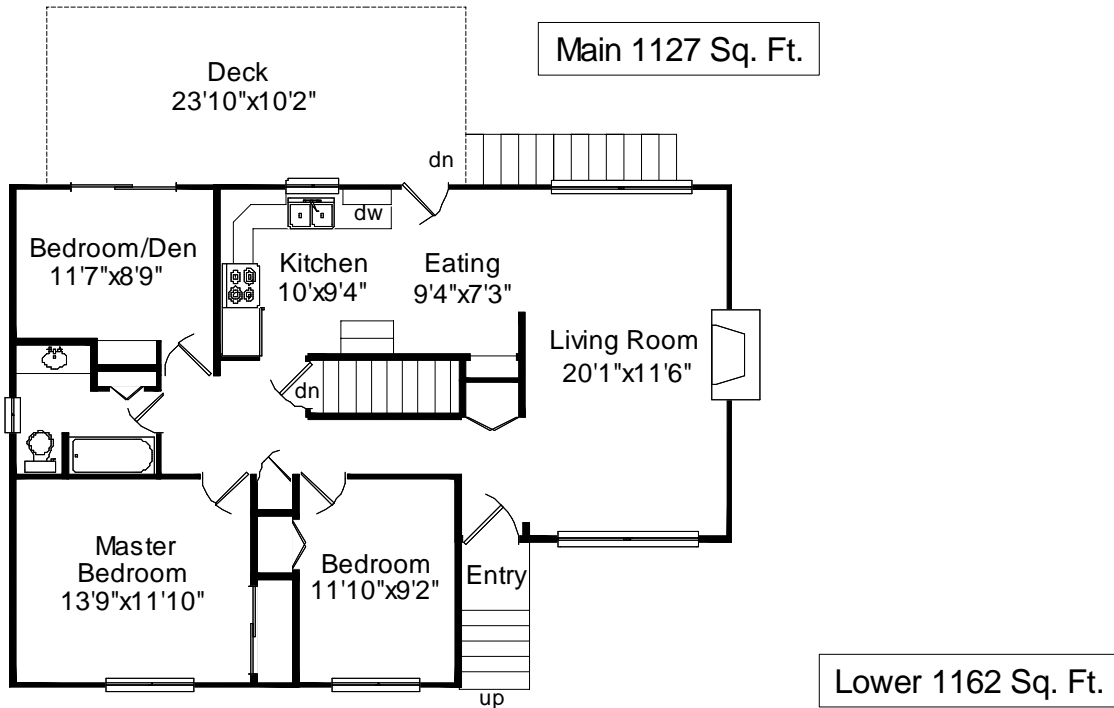

# 118 Burnett Road Victoria, BC V9B 4P7

	Finished Sq. ft	Unfinished Sq. ft	Total Sq. ft
Main	1127	0	1127
Lower	660	502	1162
<b>Total</b>	<b>1787</b>	<b>502</b>	<b>2289</b>
Carport	0	252	252
Deck	0	244	244

Prepared for the exclusive use of  
Karin Barlow & Mark Shepard of  
Newport Realty  
File # 453 Measured Oct. 14, 2008  
by True Measurement (250) 744-0911  
Victoria, BC